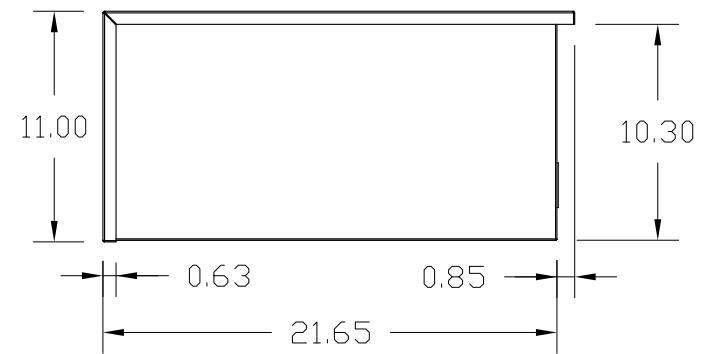

DHIJ38: DELTA HEAT 38" INSULATING JACKET

PART NUMBER: 24342A
LAST UPDATE: 02/19