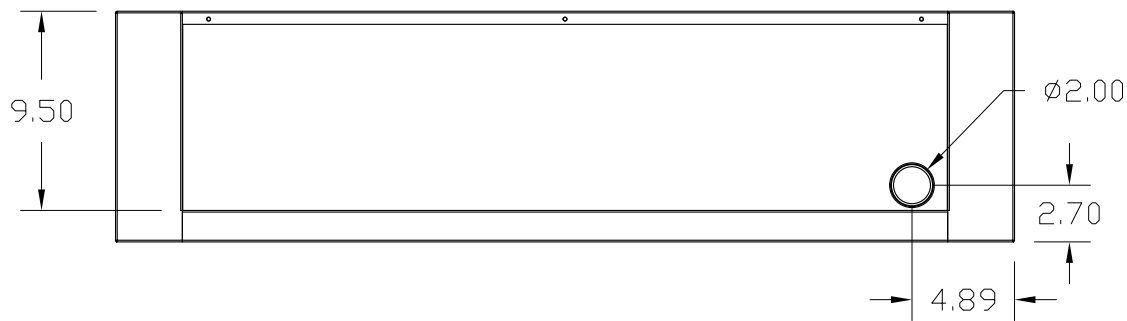

DHIJ38: DELTA HEAT 38" INSULATING JACKET

PART NUMBER: 24342A
LAST UPDATE: 02/19