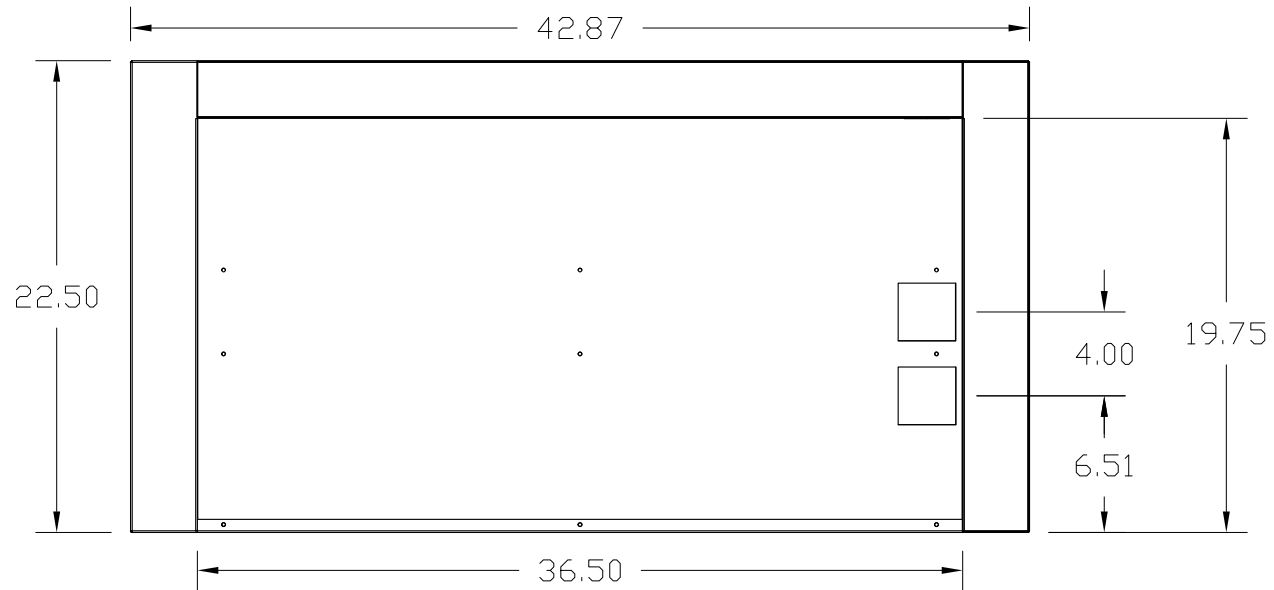

DHIJ38: DELTA HEAT 38" INSULATING JACKET

PART NUMBER: 24342A
LAST UPDATE: 02/19